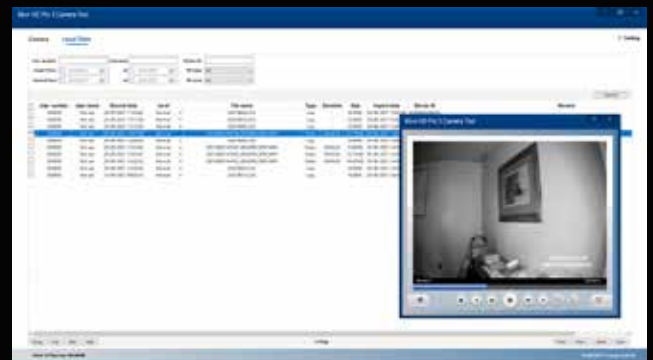

View and search data events / preview video files