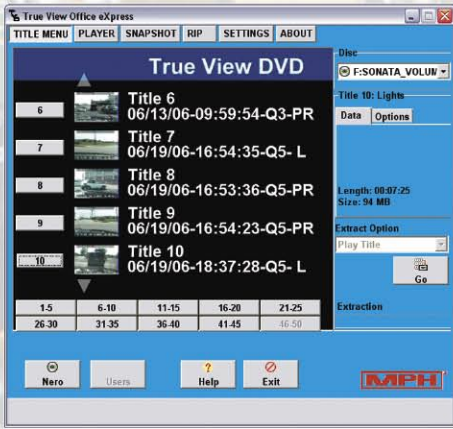

True View™ Office eXpress is a Video Evidence management utility software that makes DVD-based evidence handling more efficient, reliable and user friendly.

Playback screen

Video playback enhancement

Playback speed and direction controls with position bar

Audio playback indicators of wireless and/or vehicle microphone

Rip extraction endpoints for selecting portions for WMV file generation

Single frame snapshot function

Features:

- Play video from DVD
- Extract video segments and still images from DVD to computer for separate
 - Emailing
 - Storage/Archiving
 - Transferring to other media
 - Generating hard copy
- Transfer video segments back to disks
- Erase DVD
- Full DVD duplication
- Nero Application Software Included

Menu Screen

- Allows easy selection of titles
- Displays file size and length of selected title
- Merge main titles with pre-event video easily

Rip/Extraction Screen

- Pre-defined and user defined overlays for identifying copied contents
- Review ripped video file

Snapshot Screen

- Selectable image format
- Image preview
- Pre-defined and user-defined overlays for identifying images

PC Recommendations

- Intel P4 or equivalent
- 512 MB RAM
- 5 GB Free HD space
- CPU 2.4 GHz
- OS: Windows XP