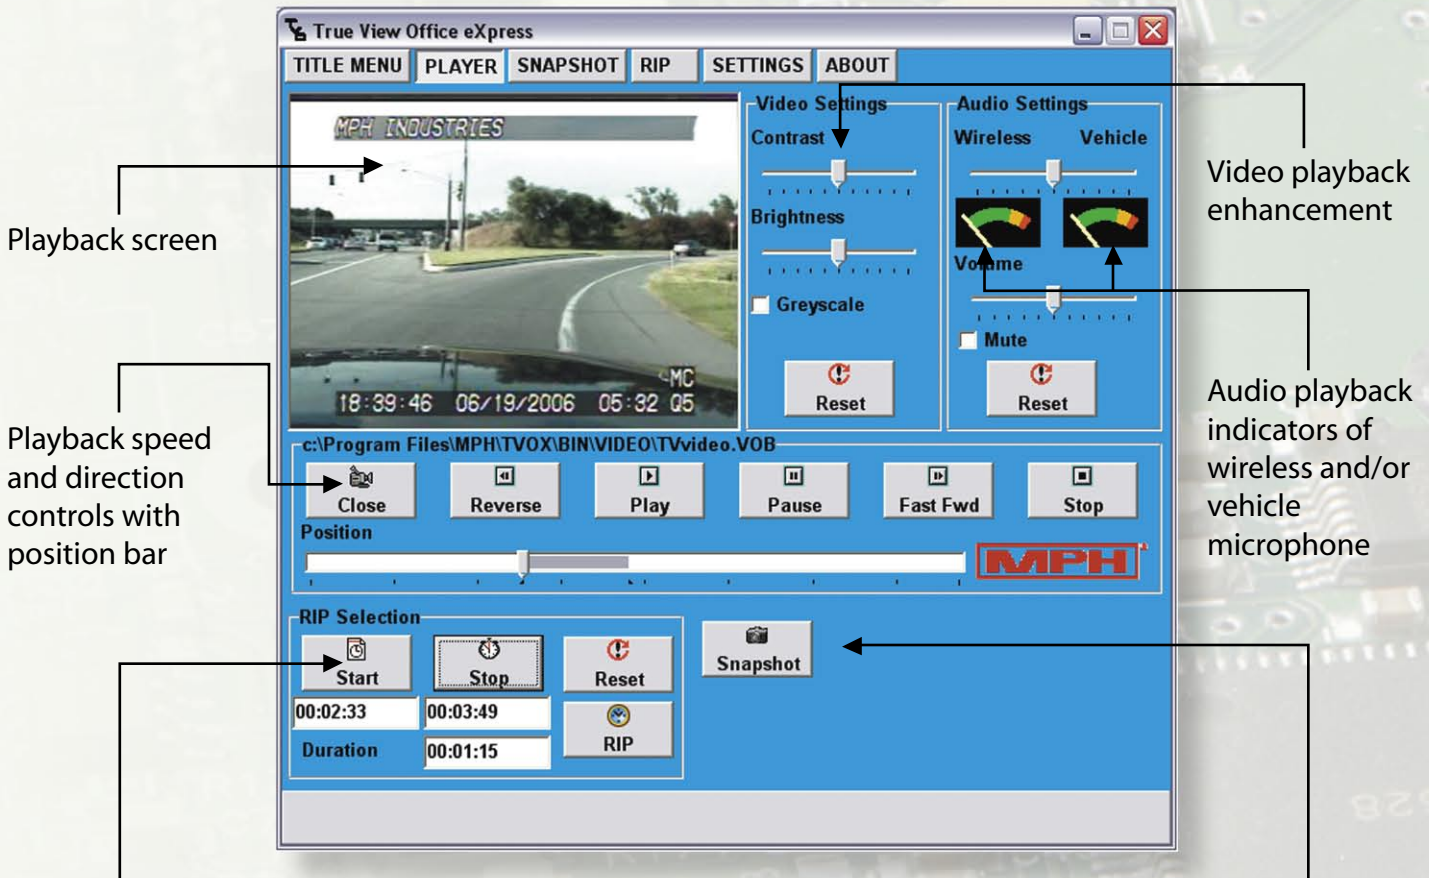

True View™ Office eXpress is a Video Evidence management utility software that makes DVD-based evidence handling more efficient, reliable and user friendly.

Playback screen

Video playback enhancement

Playback speed and direction controls with position bar

Audio playback indicators of wireless and/or vehicle microphone

Rip extraction endpoints for selecting portions for WMV file generation

Single frame snapshot function

Features:

- Play video from DVD
- Extract video segments and still images from DVD to computer for separate
 - Emailing
 - Storage/Archiving
 - Transferring to other media
 - Generating hard copy
- Transfer video segments back to disks
- Erase DVD
- Full DVD duplication
- Nero Application Software Included

Menu Screen

- Allows easy selection of titles
- Displays file size and length of selected title
- Merge main titles with pre-event video easily

Rip/Extraction Screen

- Pre-defined and user defined overlays for identifying copied contents
- Review ripped video file

Snapshot Screen

- Selectable image format
- Image preview
- Pre-defined and user-defined overlays for identifying images

PC Recommendations

- Intel P4 or equivalent
- 512 MB RAM
- 5 GB Free HD space
- CPU 2.4 GHz
- OS: Windows XP